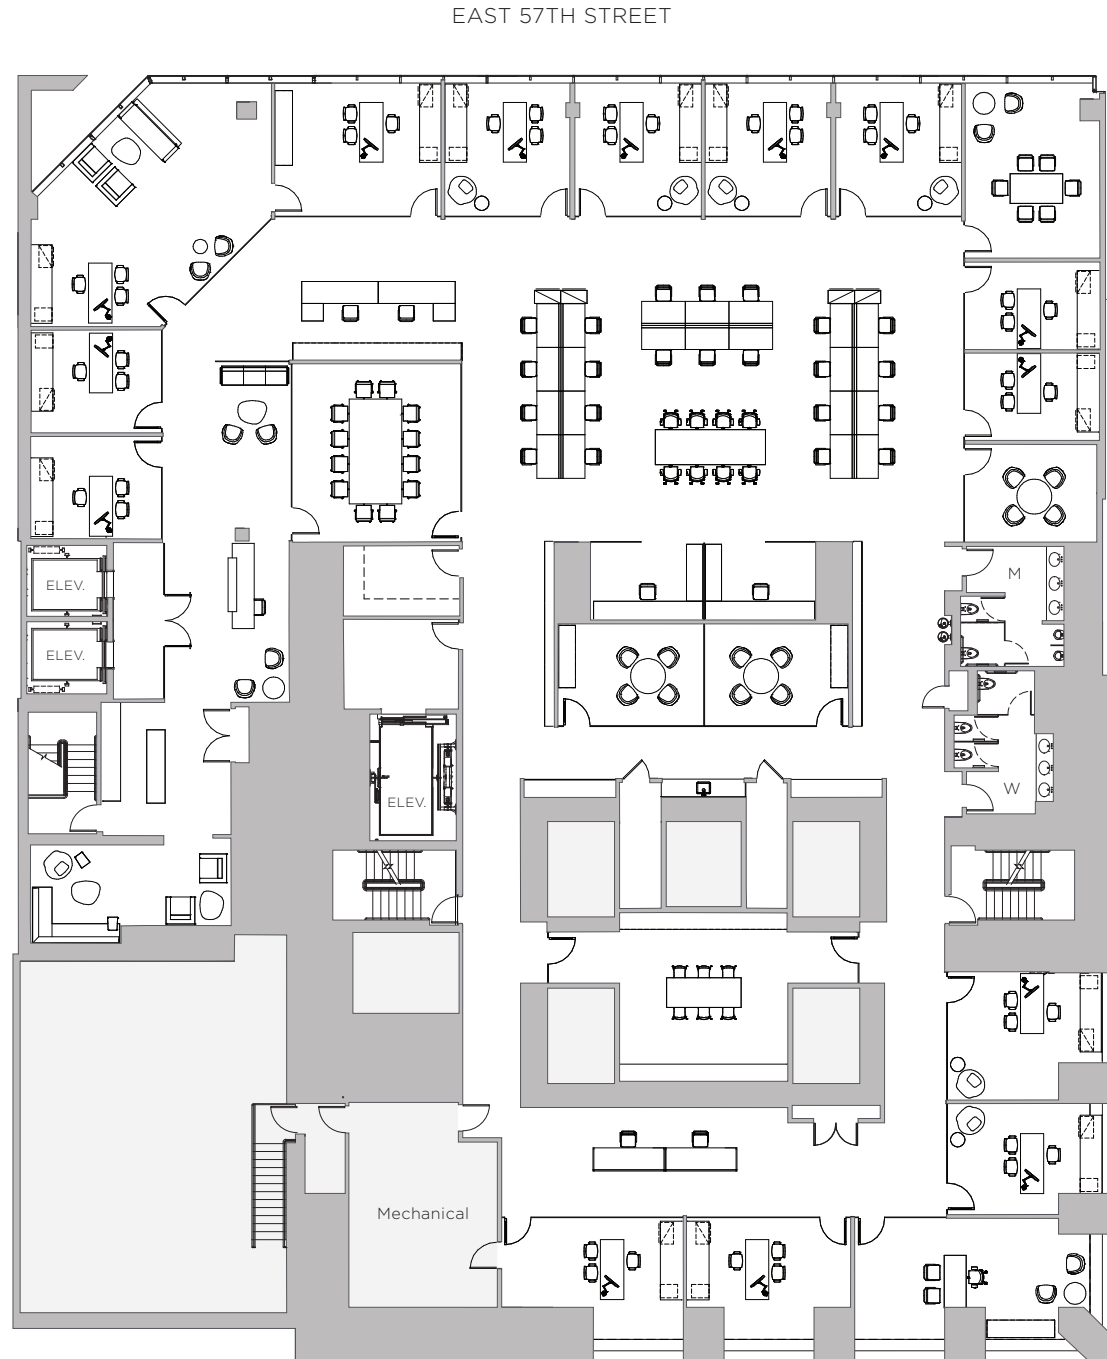

36
East
57
Street

OFFICE INTENSIVE 2ND FLOOR

18,342 RSF
1,975 RSM

WORK SEAT COUNTS

Private Office	15
Analysts/Trading Desks	26
Reception	1
Touchdown Seats	8
TOTAL	50

SUPPORT SEAT COUNTS

Conference Room Seats	40
Phone Room Seats	2
Open Collab Seats	6
TOTAL	48

TOTAL SEATS 98

EAST 56TH STREET